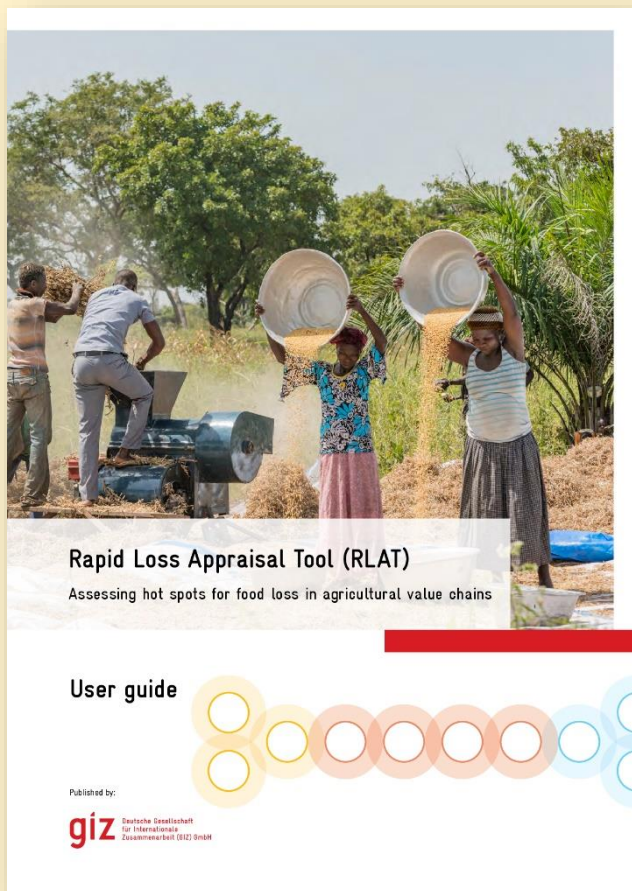

# The Rapid Loss Appraisal Tool (RLAT) has been updated

Download the new editions here:

<https://mia.giz.de/qmlink/ID=248472000>

<https://mia.giz.de/qmlink/ID=248471000>